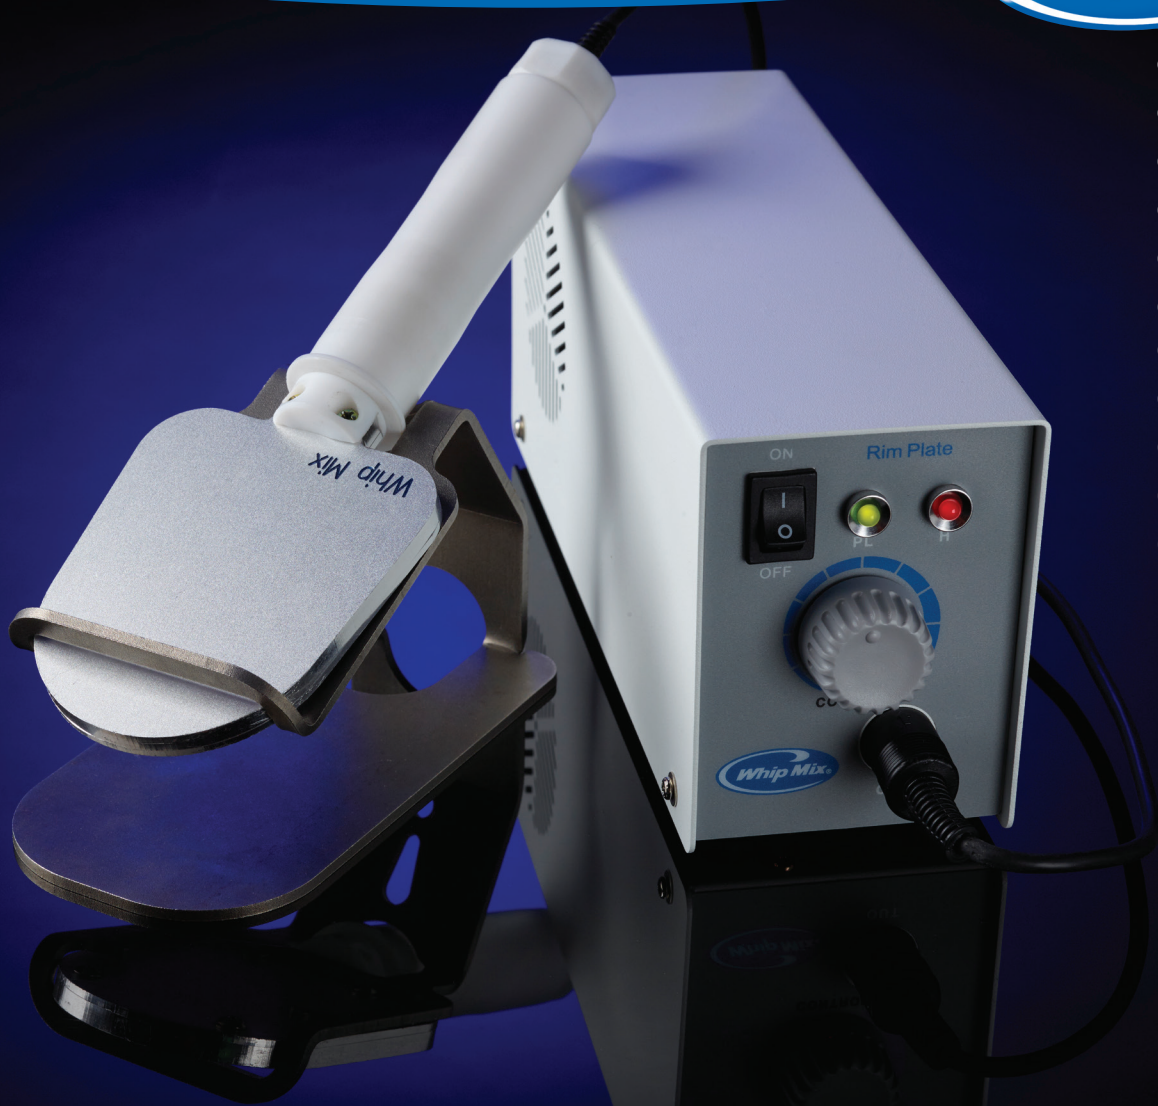

Occlusal Rims – Without The Flame!

Electric Occlusal Rim Former

Whip Mix's Electric Occlusal Rim Former offers the technician, the dentist or the dental student the ability to create the ideal shape and size of occlusal (bite) rims made out of base plate wax **without a flame**. With a variable temperature knob, the small unit cleanly melts any wax. In addition, the paddle holder also comes complete with a cover to prevent burn injuries.

- Electric Heating
- Paddle temperature: 0°F – 220°F / 0°C – 104.4°C
- Dimensions: 75 mm W x 230 mm D x 105 mm H
- Power Usage: 100 W
- 2-Year Warranty

Whip Mix Corporation
800-626-5651 502-637-1451 www.whipmix.com